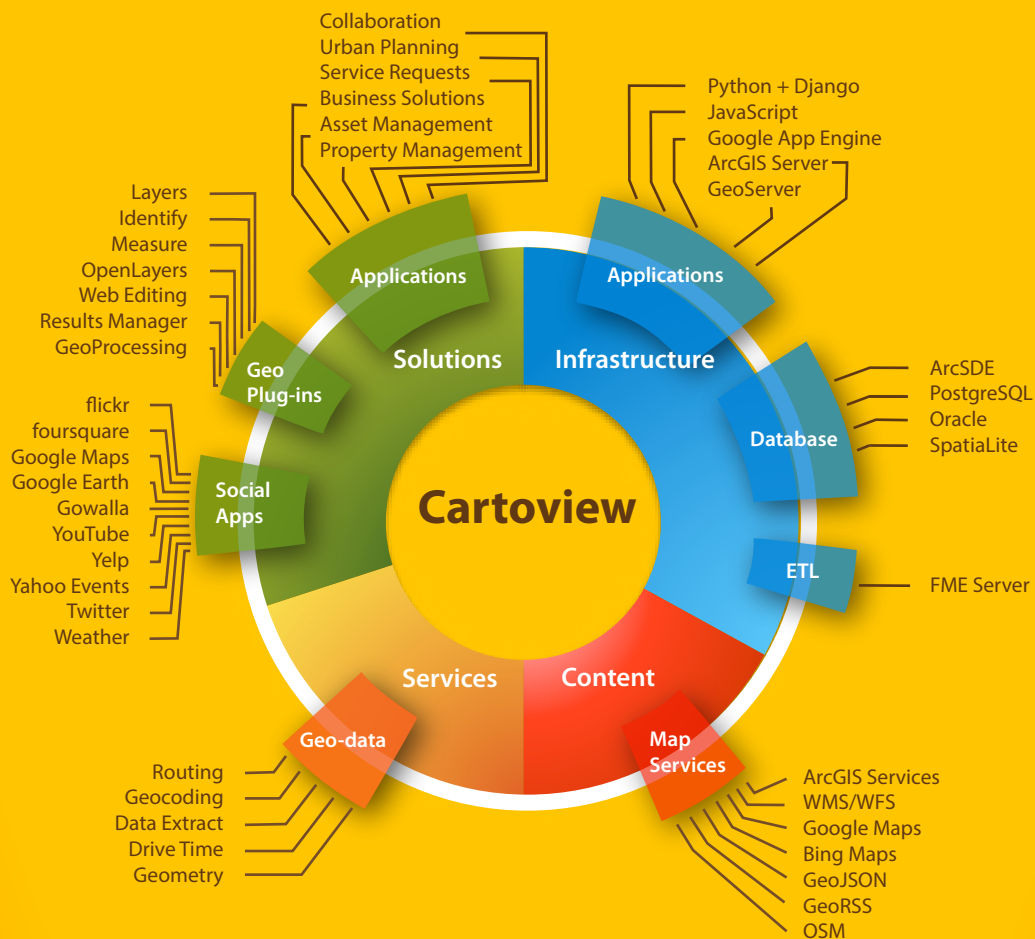

Enterprise Connectivity

using your existing geospatial and business data makes your information all the more valuable. Produce maps to support your business needs including direct access to update and collect information.

Feature and Content Editing

make edits directly from your browser or mobile device to your enterprise database.

CARTOLOGIC

MAPPING MADE SIMPLE

Our approach to design is to continue to innovate solutions working with a selection of industry leading third-party technologies. Our strategy is to use the latest mapping technology to create compelling results that brings your data to empowering web-based solutions. Being technology agnostic; our solutions are designed to provide the best mapping technology suitable for your organization.